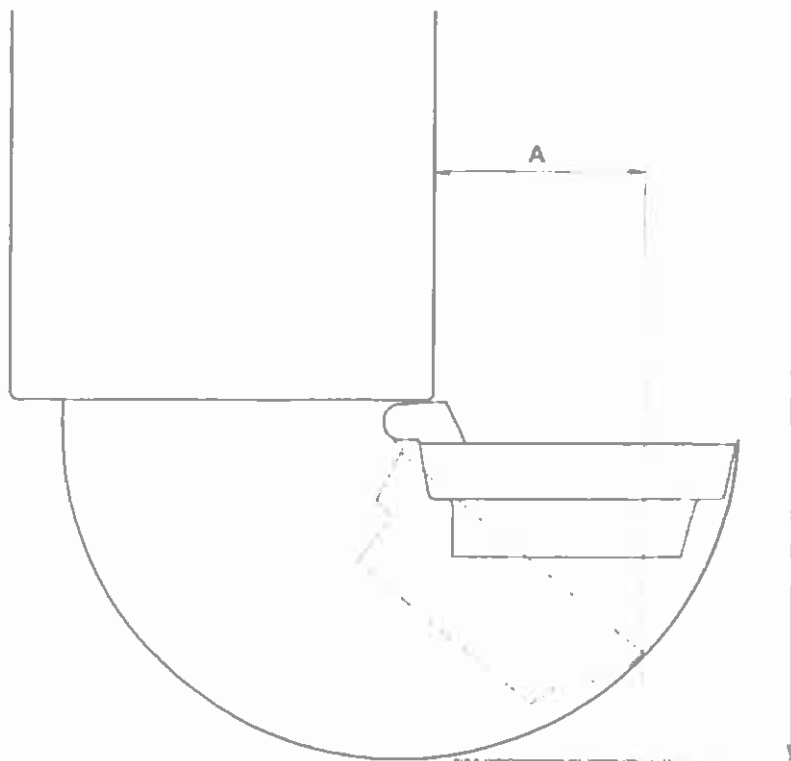

**SLS**

**CASH SAFES**

**2500 RANGE**

**MEGASAFE**

**HIGH SECURITY SAFES**

**(800) 345-6552**

**www.megasafe.com**

← withdrawal  
 B. Total depth of safe with door open

	A	B
Size 1814	12" 305 mm	45" 1144 mm
Size 2316	13" 330 mm	49 1/2" 1258 mm
Size 3520	16" 407 mm	56 1/2" 1435 mm
Size 5020	16" 407 mm	56 1/2" 1435 mm

**DIMENSIONS**

MODEL	INTERNAL SIZES			EXTERNAL SIZES			
	H	W	D	H	W	D	WT
S.L.S.2500 1814	18 1/2" 470mm	14 1/2" 369mm	13" 330mm	28" 712mm	24" 610mm	24 1/2" 623mm	11 1/2 cwt 583 Kg
2316	23" 585mm	16" 407mm	16" 407mm	32 1/2" 826mm	25 1/2" 648mm	27 1/2" 700mm	15 cwt 762 Kg
3520	35" 890mm	20" 508mm	19" 483mm	44 1/2" 1130mm	29 1/2" 750mm	30 1/2" 775mm	28 cwt 1422 Kg
5020	50" 1270mm	20" 508mm	19" 483mm	59 1/2" 1510mm	29 1/2" 750mm	30 1/2" 775mm	39 cwt 1982 Kg

Add 2 1/2" (64mm) for Total depth over handle.